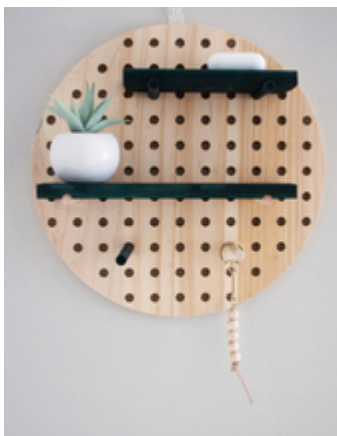

Chalk Stenciled Signs

- Metal Shape or Plate \$6.00
- Chalkboard 8 x 10 \$12.00
- Chalkboard 9 x 12 \$15.00
- Chalkboard 10 x 14 \$18.00

Stenciled Wood Signs

- 6 x 6, 5 x 7 \$4.00
- 8 x 10, 10 x 10 \$12.00
- 12 x 12, 12 x 14, 10 x 16 \$15.00
- 16 x 16, Tray, Oval, Large Metal, Cutting Board, Wood Crate \$18.00
- 12 x 30 \$22.00
- 10 x 60 inch porch sign \$40.00

PRICING

Studio Fee + Project Price + Extras

Studio Fee (up to 2 hrs)	\$15
Projects	\$2-\$40
Extra Time	\$10/hr

Metal Stamping

Bracelets	\$2.00
Other trinkets	\$1.00

necklace/suede cord included in price

Sea Shadow Box